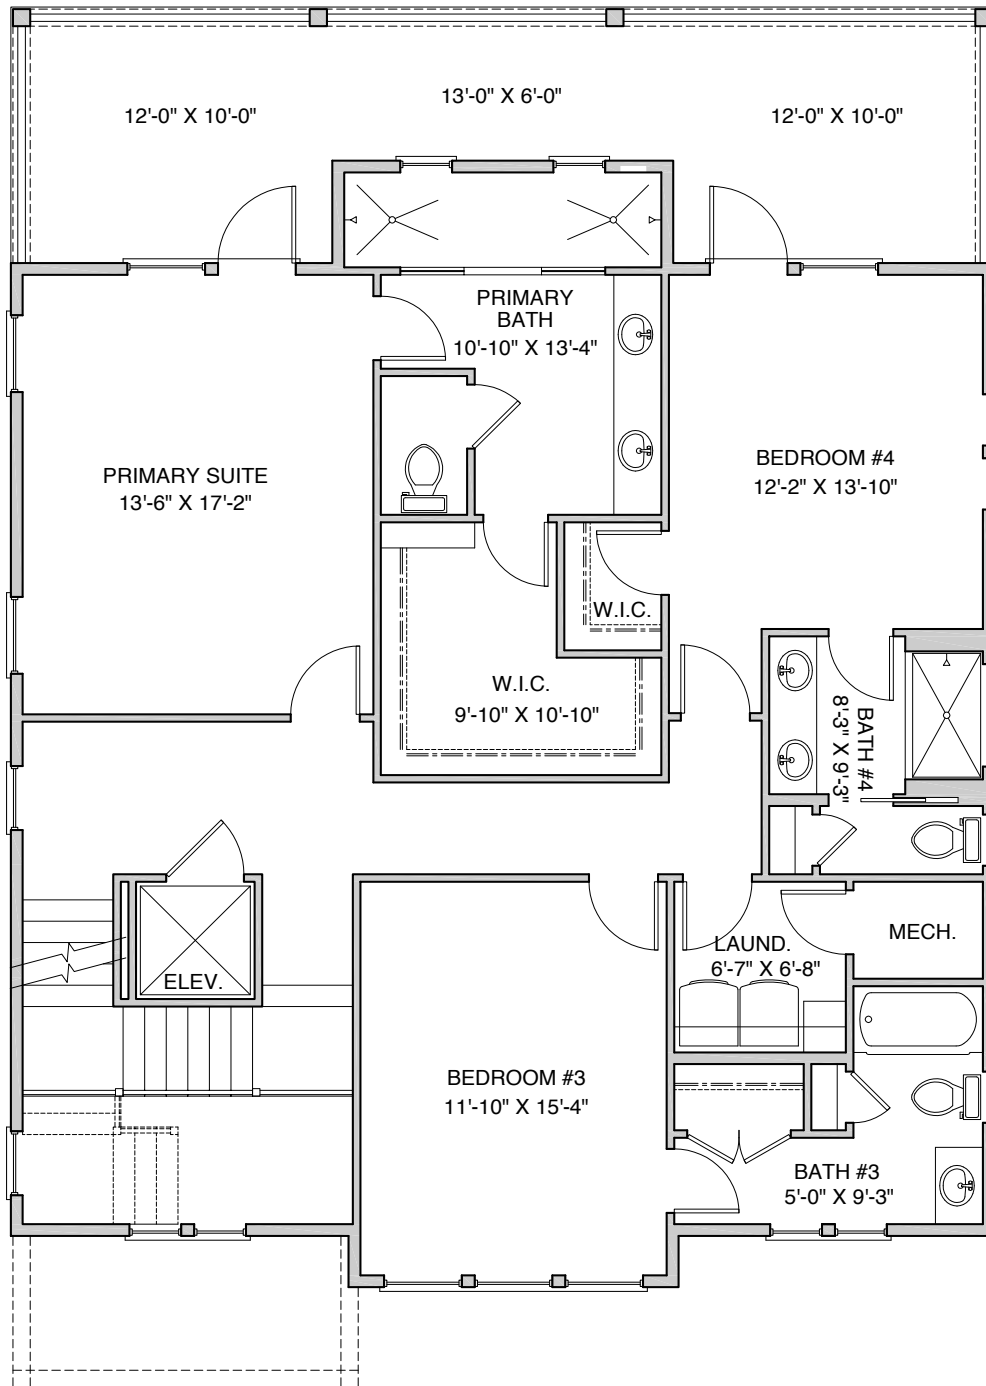

# Sea Heaven

If bedroom and bathroom count are important, this 3758 square foot coastal home is what you have been dreaming of. 6 bedrooms, 6 ½ baths make it the perfect beach house for an investment home or for those with a very large family.

# GROUND FLOOR

WIDTH: 38'  
DEPTH: 54'

# FIRST FLOOR

# SECOND FLOOR