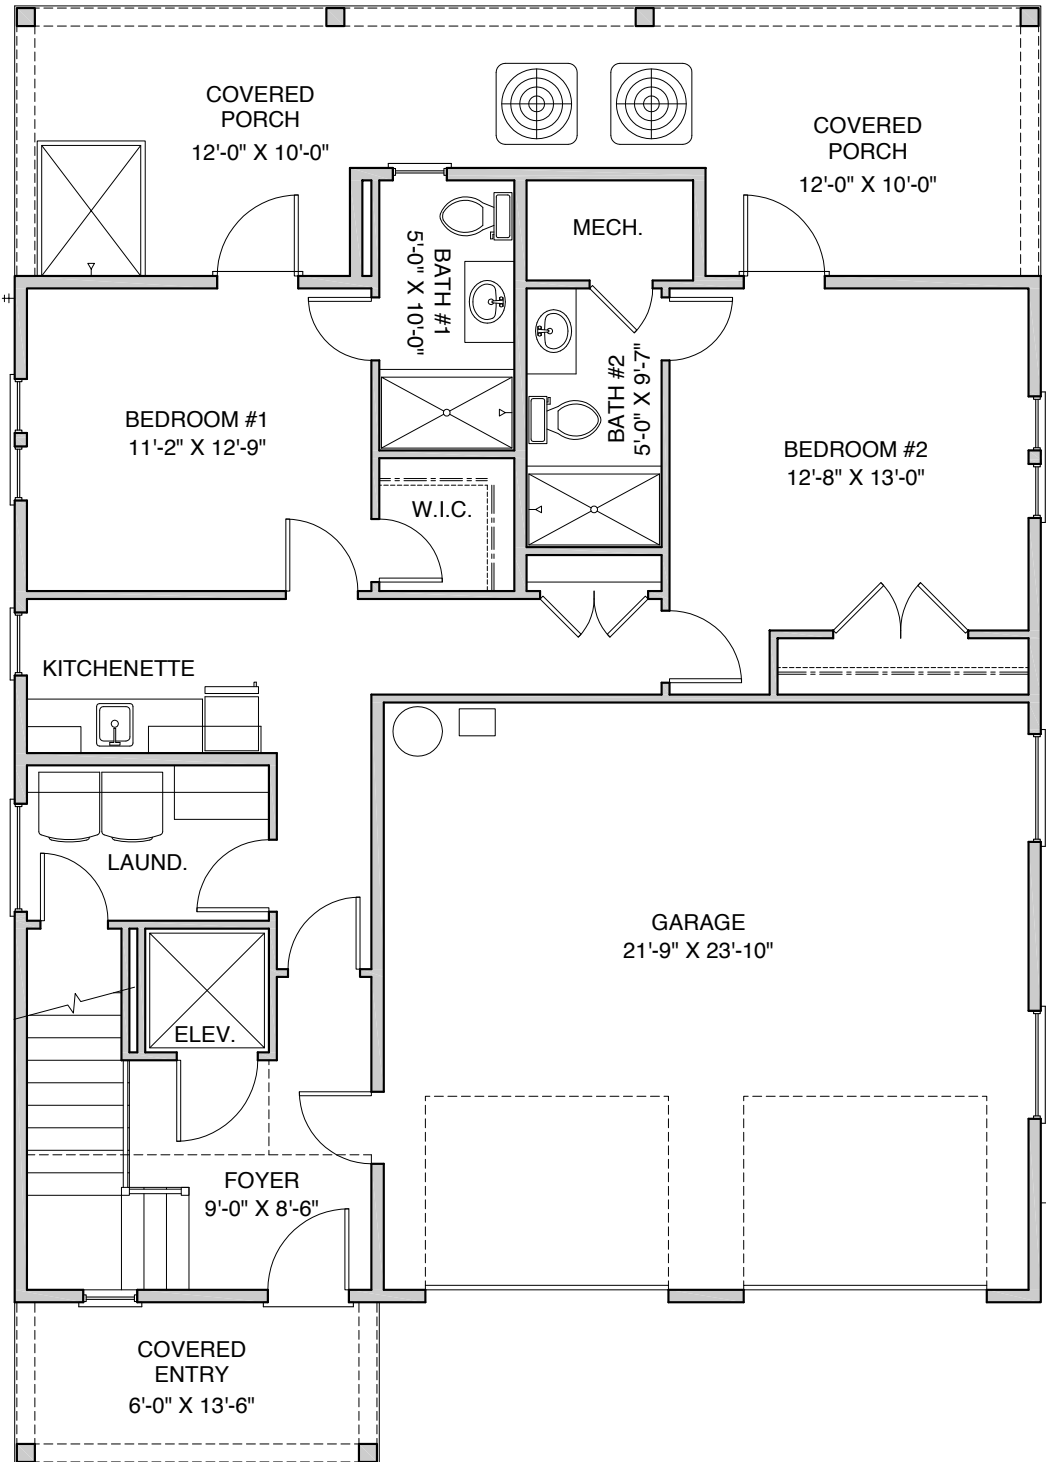

# Sea Heaven

If bedroom and bathroom count are important, this 3758 square foot coastal home is what you have been dreaming of. 6 bedrooms, 6 ½ baths make it the perfect beach house for an investment home or for those with a very large family.

# GROUND FLOOR

WIDTH: 38'  
DEPTH: 54'

# FIRST FLOOR

# SECOND FLOOR