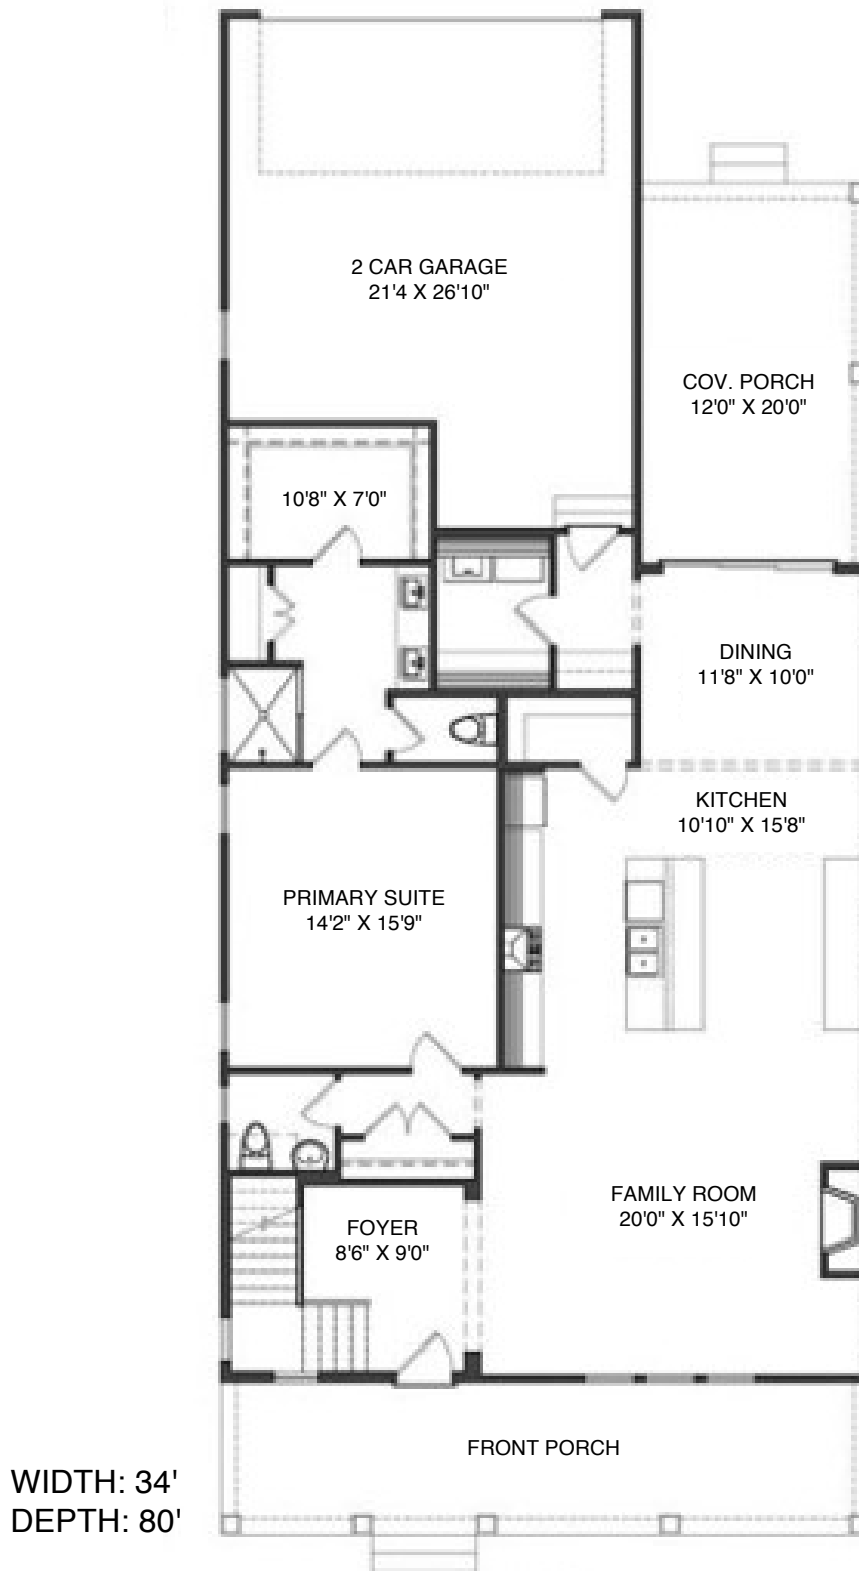

# Portulaca

---

A charming coastal cottage feel, yet there's ample room for everyone in the family. The Portulaca 1 has 2331 square feet making it just the right size for couples who work remotely. The Portulaca 2 features 2824 square feet with spaces perfectly suited for teens. Great covered porches—both front and rear.

# FIRST FLOOR

# SECOND FLOOR