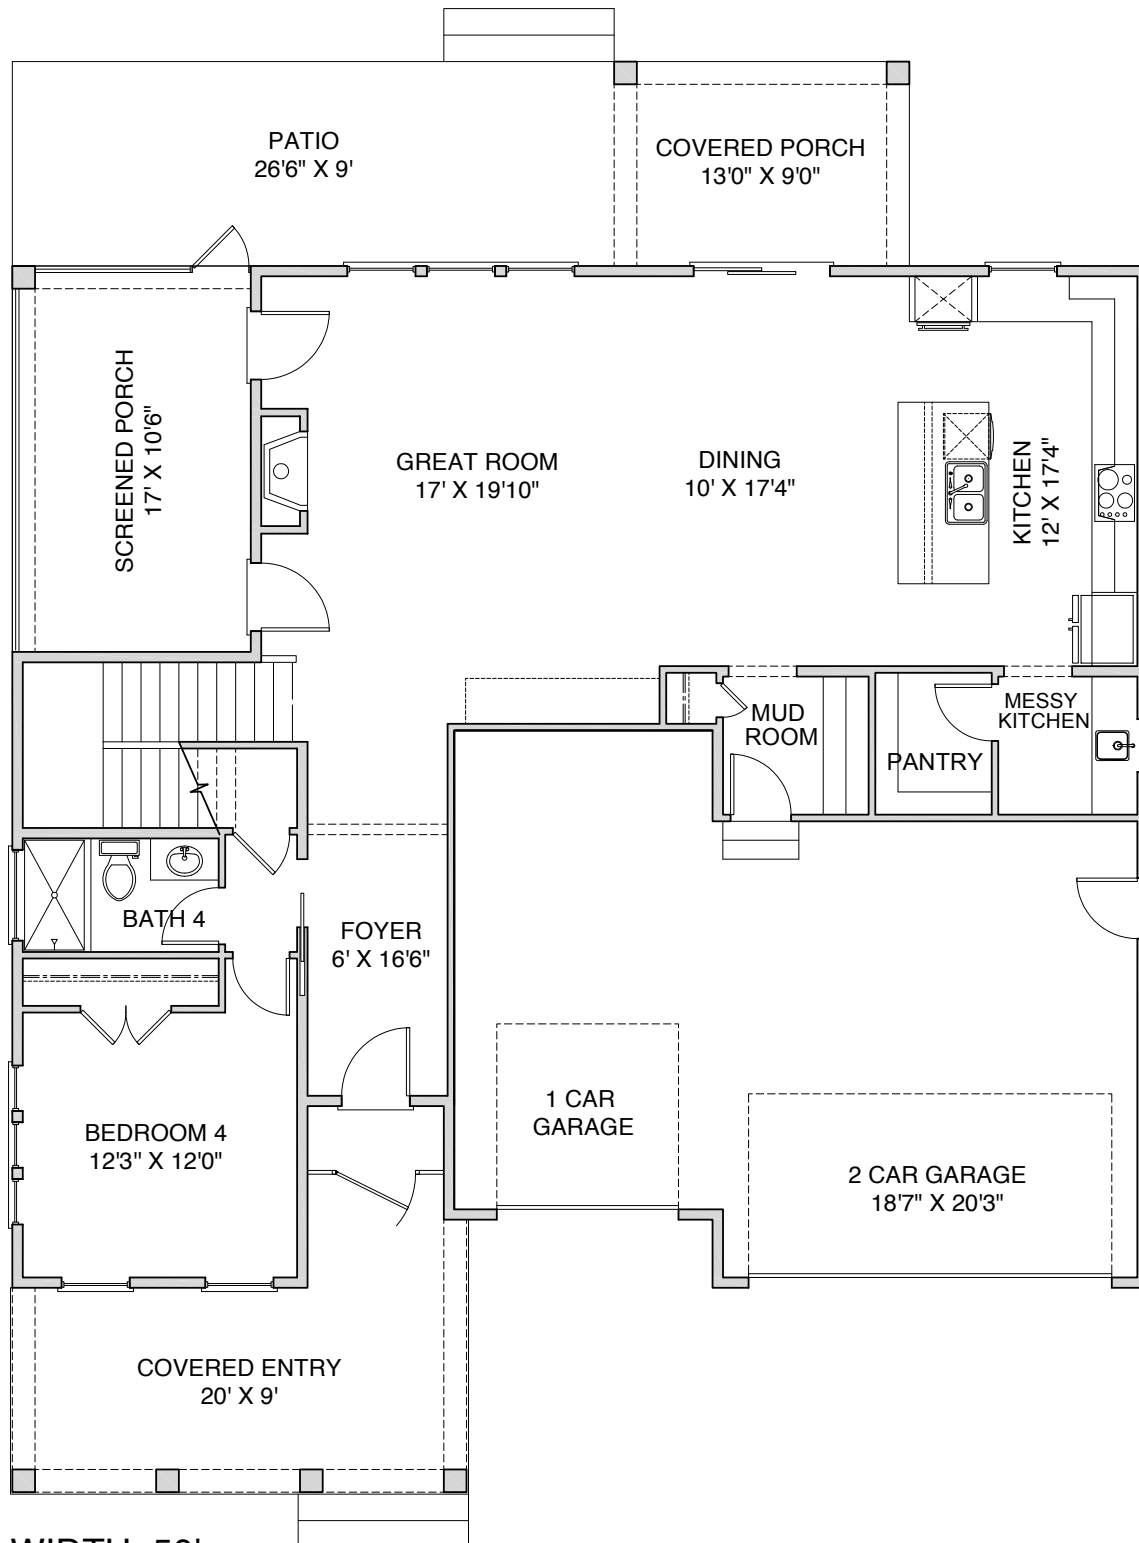

Morningstar

This 2882 square foot home is for outdoor lovers, featuring multiple outdoor living areas—five to be exact—including front porch, upper balcony, covered rear porch, open-air patio, and screened-in porch. This interior of this home is spacious and open, but it's the considerable outdoor living spaces that make it unique.

WALLACECUSTOMHOMES.COM

FIRST FLOOR

WIDTH: 50'
DEPTH: 63'

SECOND FLOOR

EXTERIOR DRAWING

FRONT

LEFT SIDE

EXTERIOR DRAWING

BACK

RIGHT SIDE