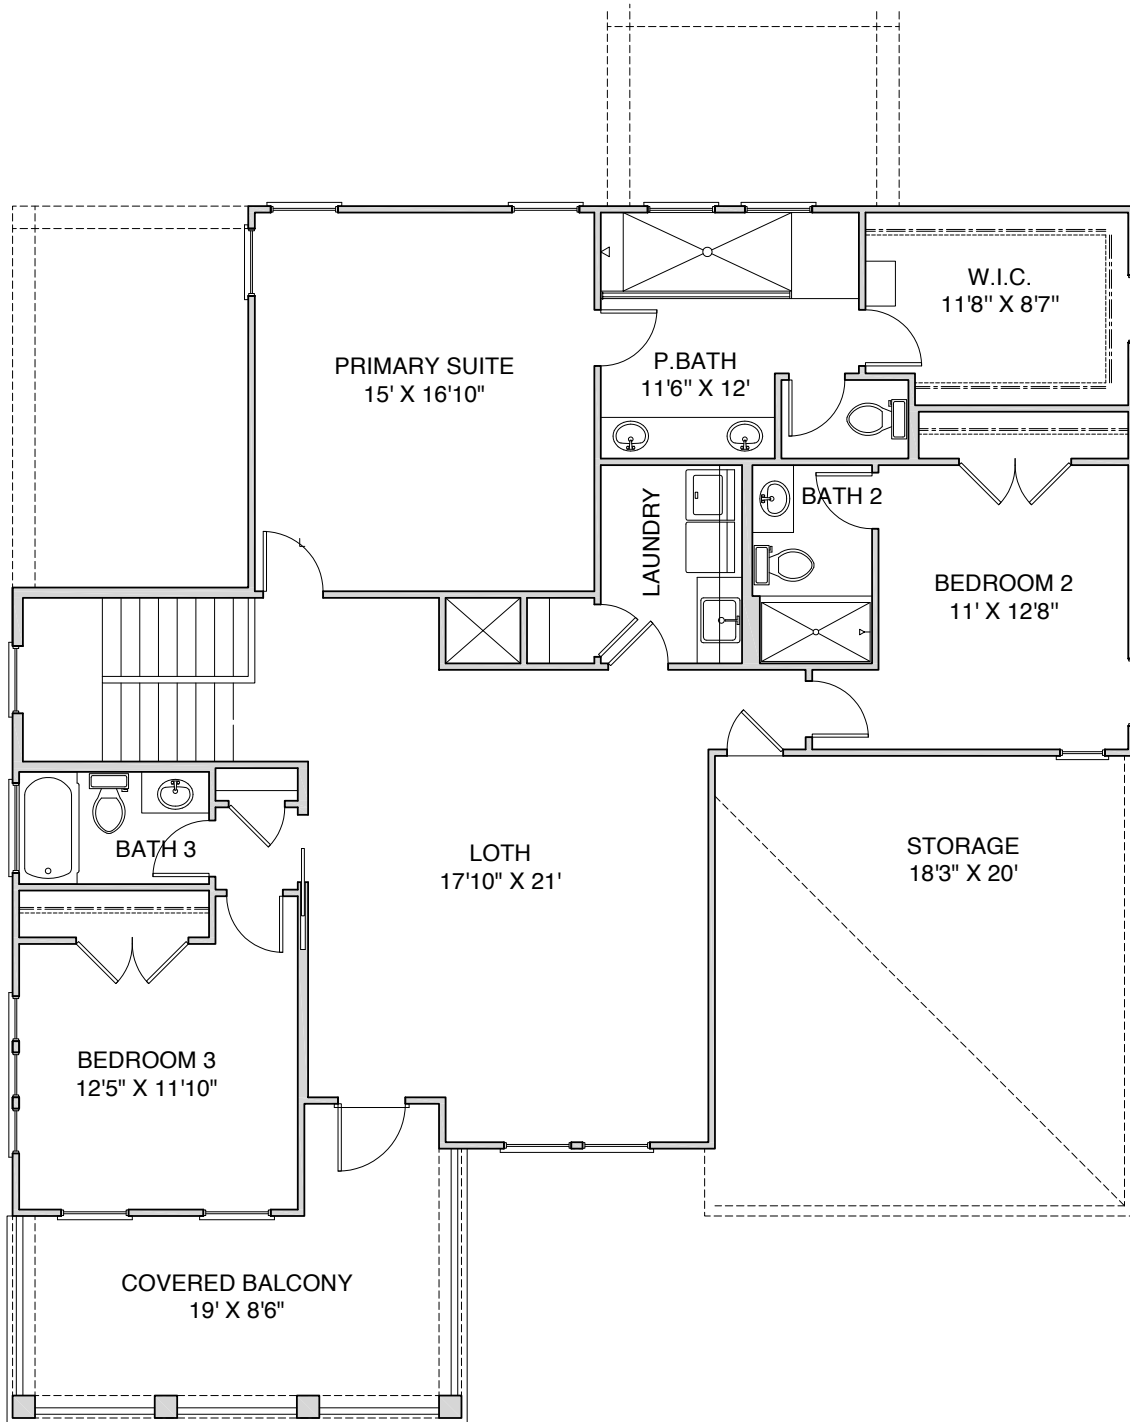

Morningstar

This 2882 square foot home is for outdoor lovers, featuring multiple outdoor living areas—five to be exact—including front porch, upper balcony, covered rear porch, open-air patio, and screened-in porch. This interior of this home is spacious and open, but it's the considerable outdoor living spaces that make it unique.

WALLACECUSTOMHOMES.COM

FIRST FLOOR

WIDTH: 50'
DEPTH: 63'

SECOND FLOOR

EXTERIOR DRAWING

FRONT

LEFT SIDE

EXTERIOR DRAWING

BACK

RIGHT SIDE