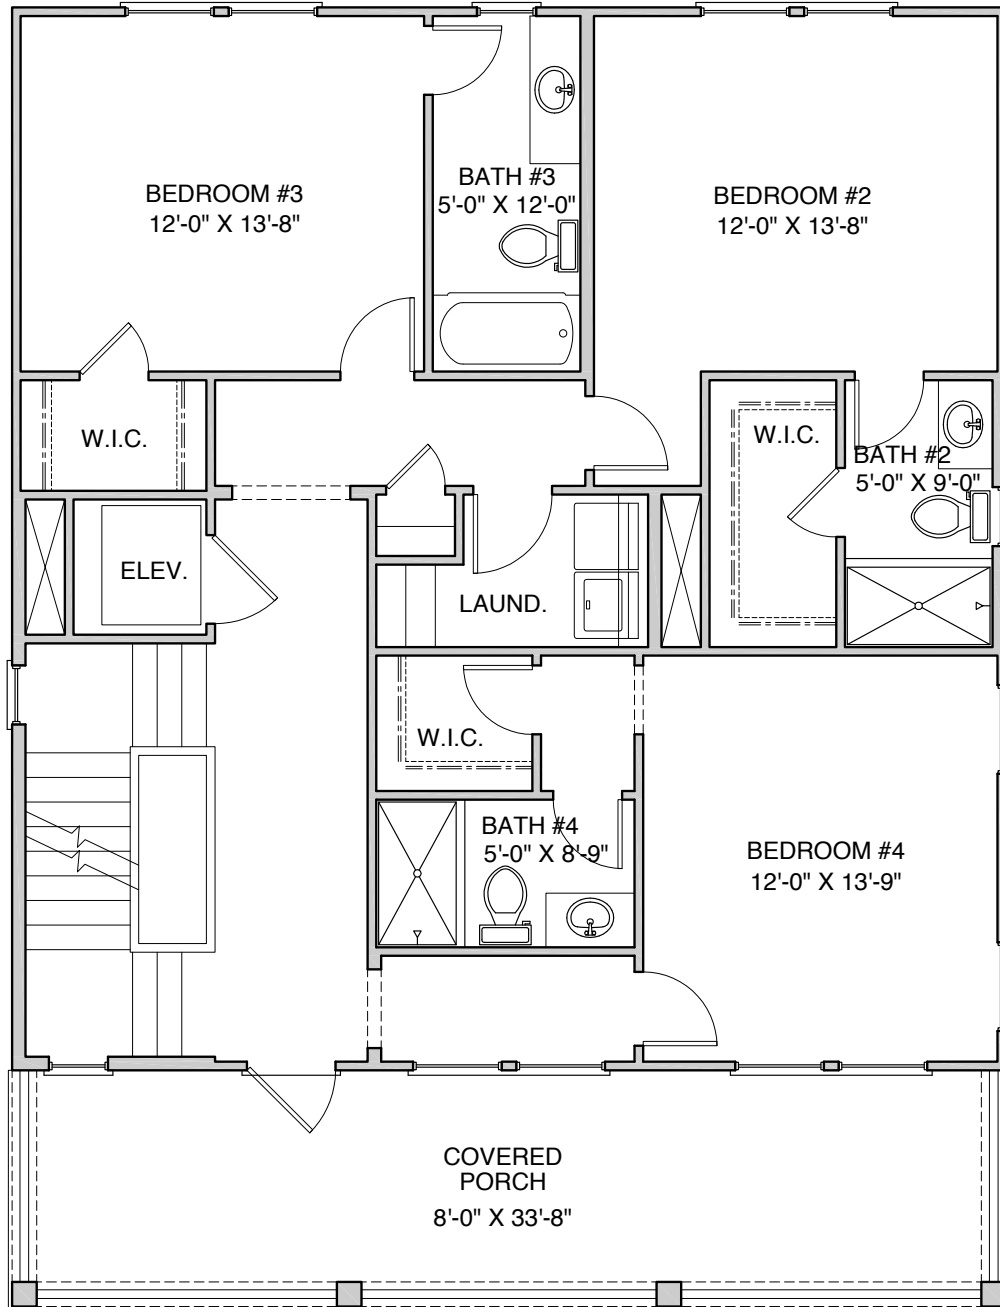

Lookout

The newest version of our popular Windward plan features five bedrooms plus a game room, 5 ½ baths and multi-level front decks. This spacious is home ideal for entertaining. Primary living is on the top level of this 3083 square foot home. If your lot catches a glimpse of the ocean, sound, or river, from the front of your lot, this is the plan for you.

WALLACECUSTOMHOMES.COM

GROUND FLOOR

FIRST FLOOR

SECOND FLOOR