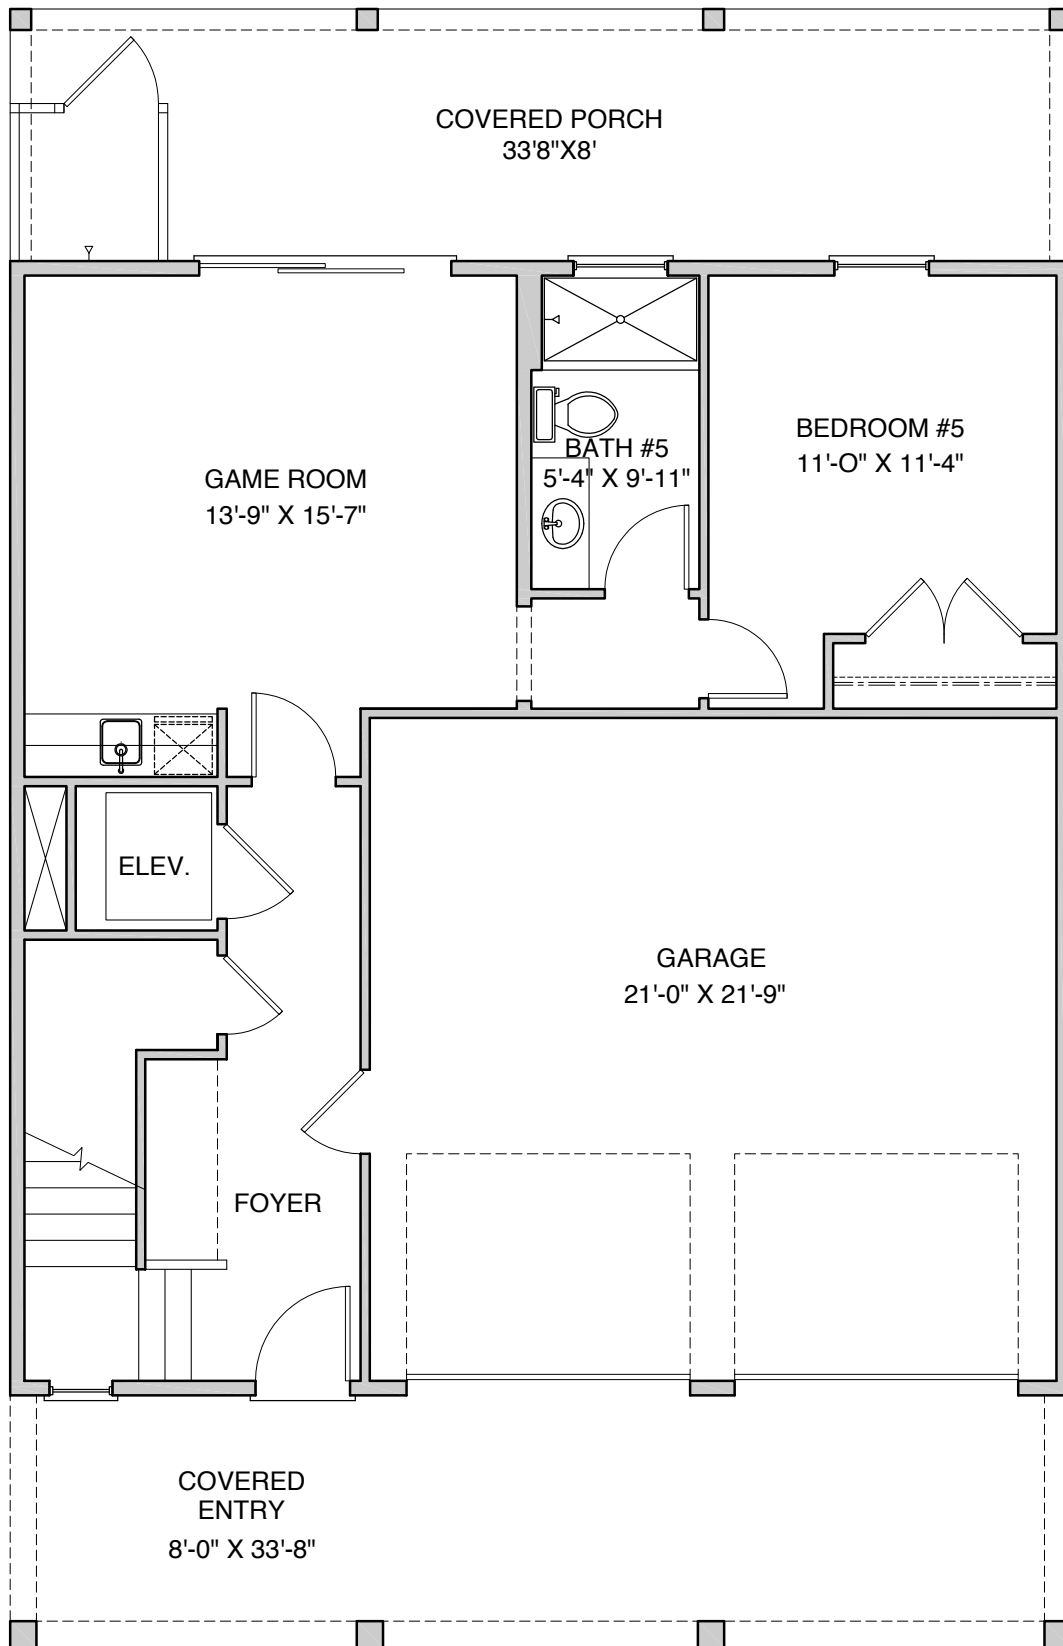

Lookout

The newest version of our popular Windward plan features five bedrooms plus a game room, 5 ½ baths and multi-level front decks. This spacious is home ideal for entertaining. Primary living is on the top level of this 3083 square foot home. If your lot catches a glimpse of the ocean, sound, or river, from the front of your lot, this is the plan for you.

WALLACECUSTOMHOMES.COM

GROUND FLOOR

FIRST FLOOR

SECOND FLOOR