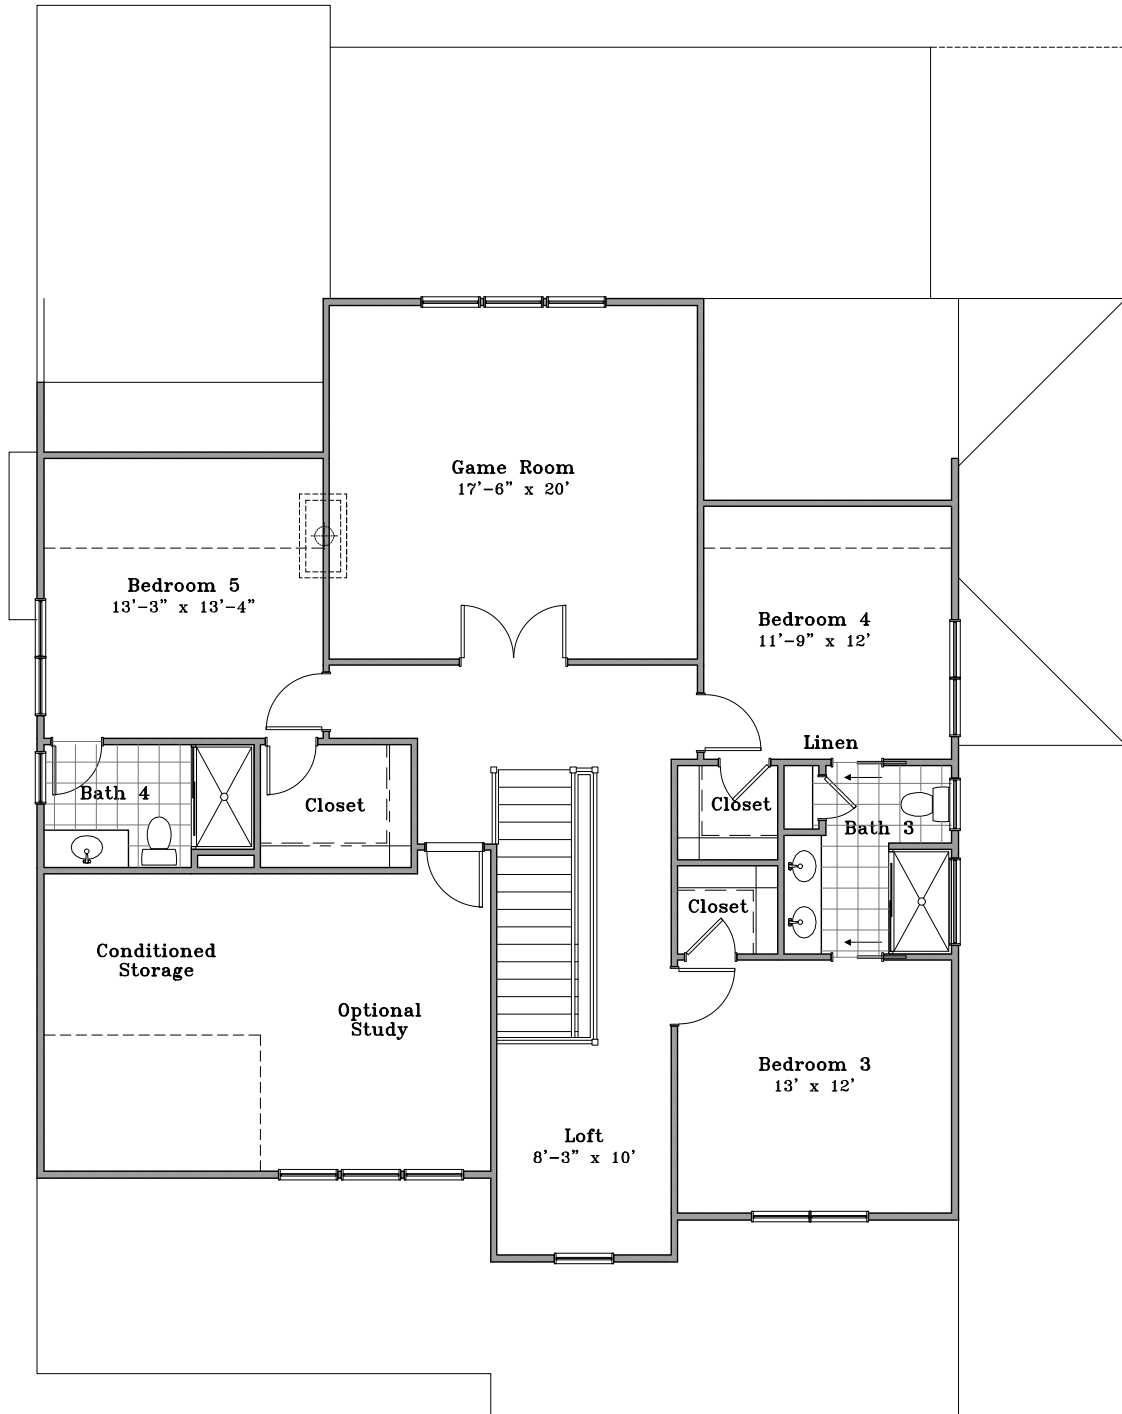

Bayside

WALLACE
CUSTOM HOMES

Discover a modern coastal-inspired home with timeless curb appeal. This 3,296 plan offers bright, open living spaces with an inviting front porch, a dual-garage entry, and generous windows that fill the interior with natural light. Featuring thoughtfully designed living areas and flexible upstairs bedrooms, this home delivers comfort, functionality, and style for families in every stage of life.

WALLACECUSTOMHOMES.COM

FIRST FLOOR

SECOND FLOOR

EXTERIOR DRAWING