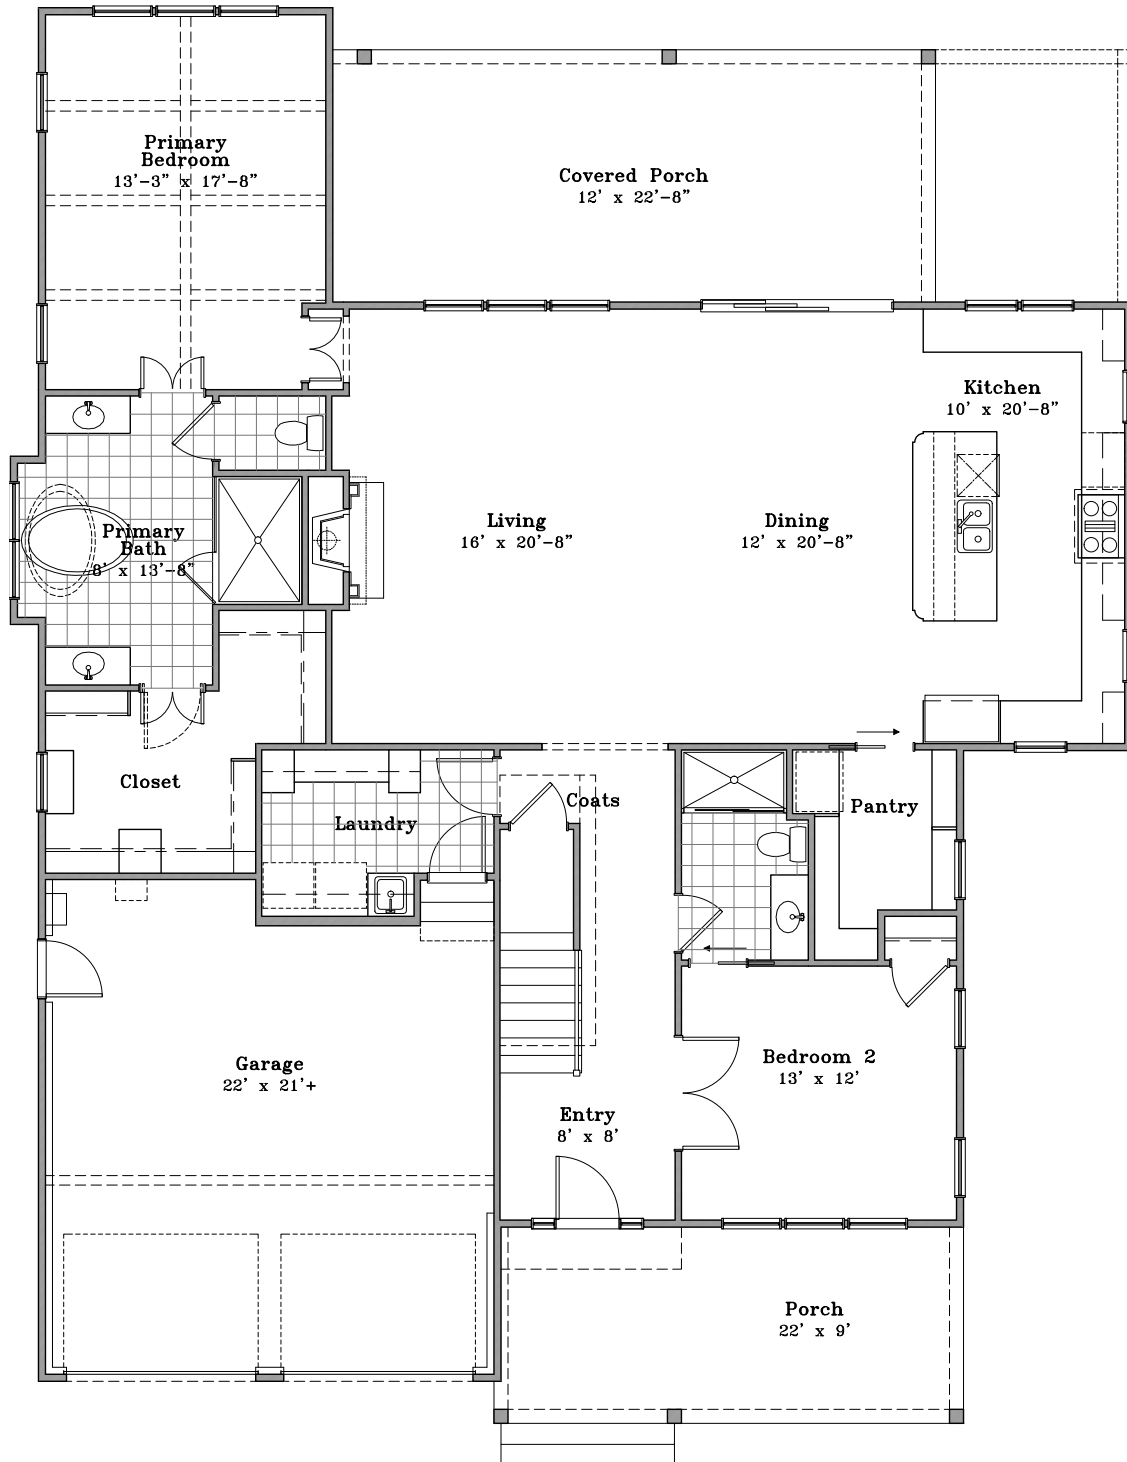

Bayside

WALLACE
CUSTOM HOMES

Discover a modern coastal-inspired home with timeless curb appeal. This 3,296 plan offers bright, open living spaces with an inviting front porch, a dual-garage entry, and generous windows that fill the interior with natural light. Featuring thoughtfully designed living areas and flexible upstairs bedrooms, this home delivers comfort, functionality, and style for families in every stage of life.

WALLACECUSTOMHOMES.COM

FIRST FLOOR

SECOND FLOOR

EXTERIOR DRAWING